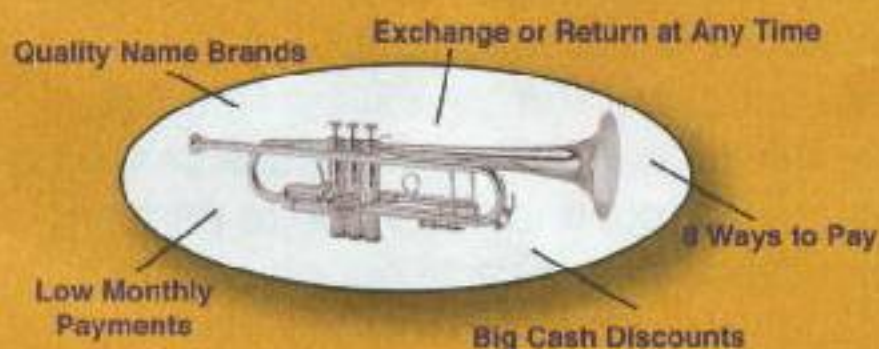

Gemeinhardt C.G. Conn LUDWIG

And Many More Not Mentioned Here!
 Some brand restrictions may apply. See store for details.

Rent-to-Own From Your **LOCAL** Band & Orchestra Headquarters

Month-to-Month Rental Pricing	GROUP ONE Flute, Plastic Clarinet, Trumpet, Trombone, Viola, Violin, Bell Kit, Snare Kit, Combo Kit		GROUP TWO Alto Saxophone, Wood Clarinet, Student Oboe, Trombone w/ F Trigger		GROUP THREE Tenor & Soprano Sax, Bass Clarinet, Cello, Single French Horn, Baritone Horn		GROUP FOUR Double French Horn, Baritone Sax, Bassoon, 3/4 Tuba	UPGRADES! Be sure to ask about our huge selection of intermediate instruments such as silver trumpets, open-hole flutes and more as low as \$35 per month. (plus M&R or A&R and tax)
	New	Like New	New	Like New	New	Like New	New / Like New	
RENT	21.00	16.00	38.00	34.00	50.00	42.00	105.00	
*M&R	4.00	4.00	5.50	5.50	6.00	6.00	8.00	
TAX	1.75	1.40	3.05	2.77	3.92	3.36	7.91	
TOTAL	\$26.75	\$21.40	\$46.55	\$42.27	\$59.92	\$51.36	\$120.91	

*M&R: Maintenance & Replacement. A&R: Administrative & Replacement. Instrument values vary. Call for details.

No Hidden Fees • We'll Match Any Competitor's Advertised Price • Dare to Compare

Price2Sell Music
 420 East State Street
 Salem OH 44460
 (330) 337-6467